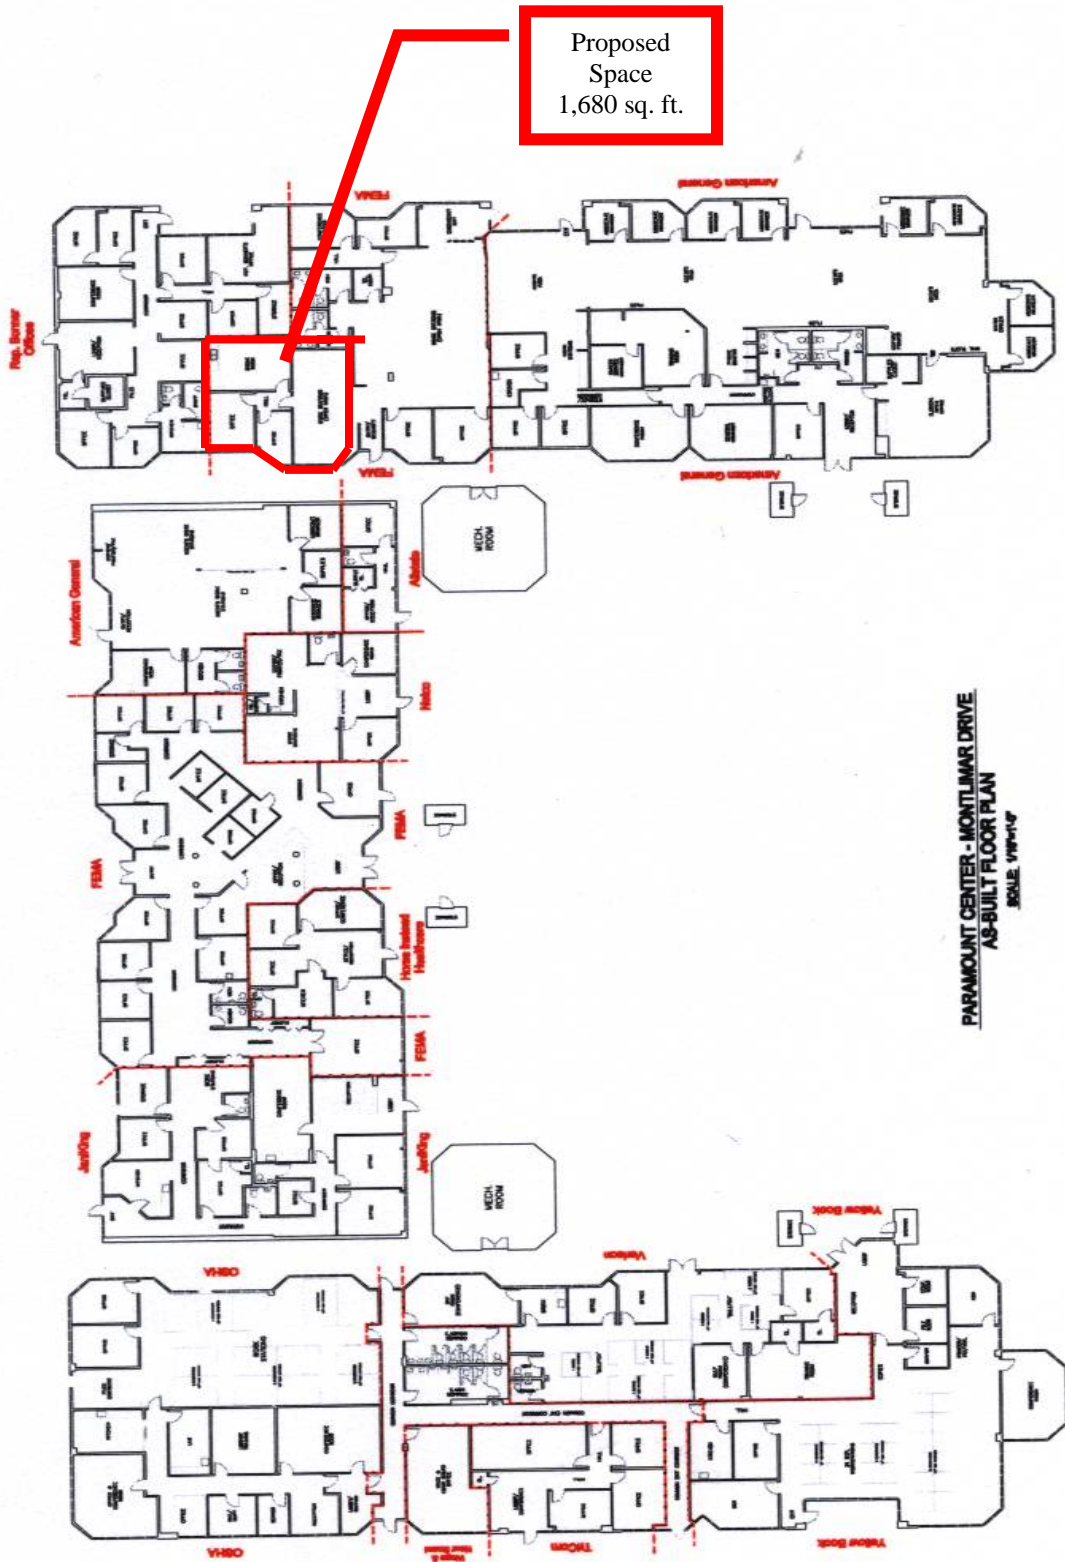

1,680 Square Feet

Paramount Office Center  
 1141 Montlimar Drive  
 Suite 3012

Proposed  
Space  
1,680 sq. ft.

**PARAMOUNT CENTER - MONTLAMAR DRIVE**  
AS-BUILT FLOOR PLAN  
SCALE: 1/8"=1'-0"