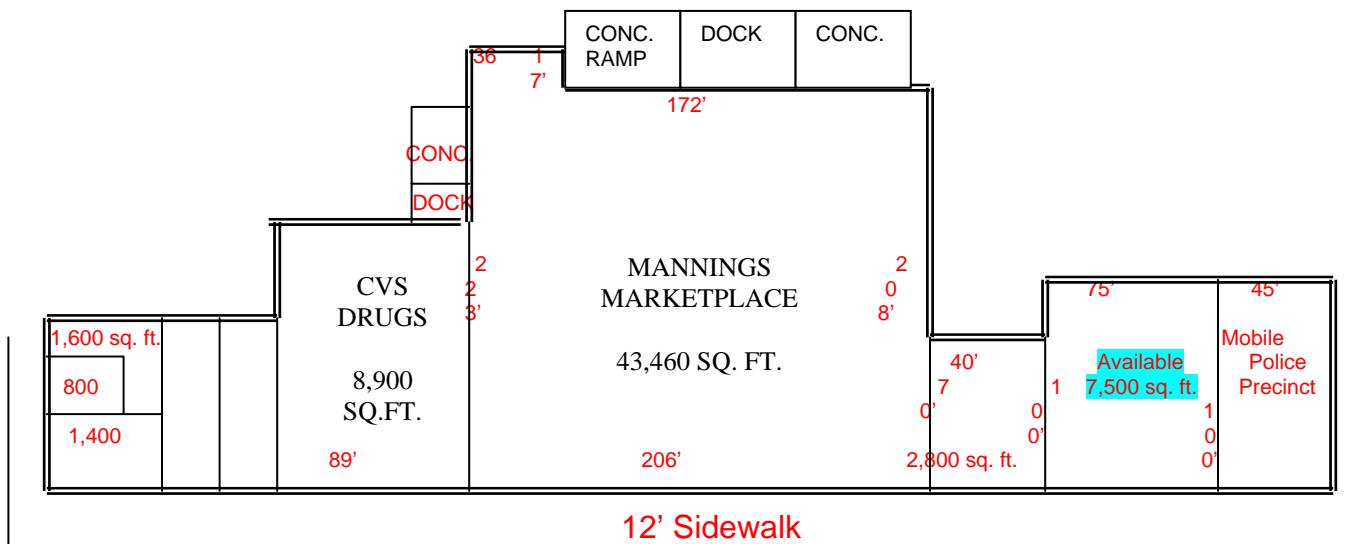

MOFFETT SHOPPING CENTER

- Prime Commercial Site in Mobile, County Alabama
- Moffett Road and Shelton Beach Road/Forrest Hill Drive
- Approximately 7,500± square feet Available
- $8.00 per square foot - triple net
- For Lease
- Commission Split 50/50
- Site Plan, Traffic Counts and Demographics available

This information is deemed reliable but may contain errors. The Owners reserve the right to change prices or withdraw property from the market at anytime. It is recommended that dimensions be verified by interested parties.

Bender Real Estate Group
Tel: 251.445.2468
Fax: 251.445.2469
gavinjr@benderrealestategroup.com
1087 Downtowner Blvd.
Suite 800
Mobile, AL 36609